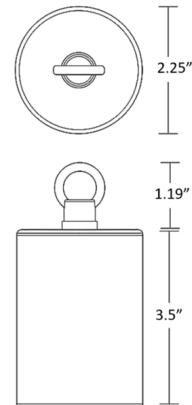

Description

The Bryce Outdoor Frosted 12V Blaze G4 Downlight Pendant is designed for outdoor downlighting techniques in trees or architecture by hanging on a chain or cable. Brass finish with frosted acrylic diffuser. Offered with or without a Blaze G4 bipin base flame effect flickering bulb. Hang the fixture from a secure stainless steel eye bolt, with or without a chain. Fixture includes a 24 inch watertight cable connector lead (electrical cable supplied by others). Note: Not intended for hardwire installation (no canopy included). Required 12 volt low voltage magnetic transformer, and optional chain or cable (by others) sold separately.

Shown in brass / frosted

Specifications

COLOR	Frosted
BODY FINISH	Brass
WATTAGE	2W
DIMMER	Not Dimmable
DIMENSIONS	2.25"W x 4.69"H
BULB INCLUDED	1 x JC/G4 (bipin)/2W/12V LED

CLICK TO VIEW PRODUCT

Notes: