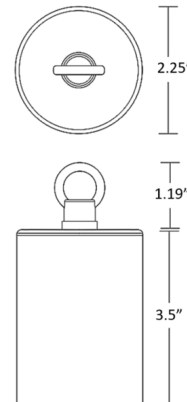

### Description

The Bryce Outdoor Frosted 12V Blaze G4 Downlight Pendant is designed for outdoor downlighting techniques in trees or architecture by hanging on a chain or cable. Brass finish with frosted acrylic diffuser. Offered with or without a Blaze G4 bipin base flame effect flickering bulb. Hang the fixture from a secure stainless steel eye bolt, with or without a chain. Fixture includes a 24 inch watertight cable connector lead (electrical cable supplied by others). Note: Not intended for hardwire installation (no canopy included). Required 12 volt low voltage magnetic transformer, and optional chain or cable (by others) sold separately.

### Specifications

|               |                              |
|---------------|------------------------------|
| COLOR         | Frosted                      |
| BODY FINISH   | Brass                        |
| WATTAGE       | 2W                           |
| DIMMER        | Not Dimmable                 |
| DIMENSIONS    | 2.25"W x 4.69"H              |
| BULB INCLUDED | 1 x JC/G4 (bipin)/2W/12V LED |