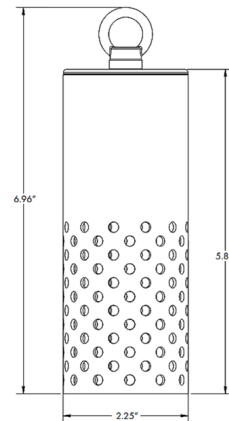

By Brilliance

Description

The Bryce Outdoor 12V AR11 Perforated Downlight Pendant is designed for outdoor downlighting techniques in trees or architecture by hanging on a chain or cable. Machined copper and brass finishes offer a living finish that weathers over time to a unique patina. Black brass finish with Cerakote series ceramic coating offers superior corrosion resistance, durability, chemical resistance, and thermal stability. Offered in a with or without bulb option. Hang the fixture from a secure stainless steel eye bolt, with or without a chain. Fixture includes a 24 inch watertight cable connector lead (electrical cable supplied by others). Note: Not intended for hardwire installation (no canopy included). Required 12 volt low voltage magnetic transformer, and optional chain or cable (by others) sold separately.

Shown in black brass

Specifications

COLOR	N/A
BODY FINISH	Black Brass
WATTAGE	2W
DIMMER	Low Voltage Magnetic
DIMENSIONS	2.25"W x 7.84"H
BULB NOT INCLUDED	1 x AR11/D.C. Bayonet (BA15D)/2W/12V LED

CLICK TO VIEW PRODUCT