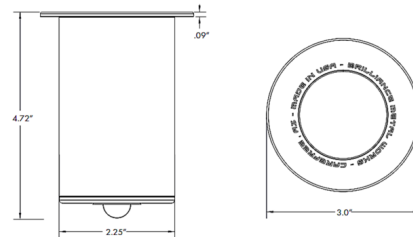

Description

The Carlsbad Flange 12V Well Light is designed for outdoor in ground uplighting in recessed and hardscape applications. Machined brass finish offers a living finish that weathers over time to a unique patina. Glass lens. Offered in a with or without bulb option. Fixture includes a PVC Sleeve and Lighting Shrink Professional Crimp and Heat Shrink Cable Connector. Note: Required 12 volt transformer sold separately.

Shown in brass / clear

Specifications

COLOR	Clear
BODY FINISH	Brass
WATTAGE	4W
DIMMER	Low Voltage Magnetic
DIMENSIONS	3"W x 4.72"H
BULB NOT INCLUDED	1 x MR16/GU5.3 (bipin)/4W/12V LED

CLICK TO VIEW PRODUCT