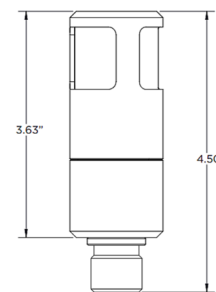

### Description

The Everglades Outdoor 12V Area Light serves as a low profile indicator for outdoor pathways and walkways and dock and deck applications. Machined brass finish offers a living finish that weathers over time to a unique patina. Black brass finish with Cerakote series ceramic coating offers superior corrosion resistance, durability, chemical resistance, and thermal stability. Offered in a with or without bulb option. With bulb option includes a 1.2 watt 12V Micro G4 Bi-Pin bulb in Amber. Without bulb option requires a 1.2 watt 12V Micro G4 Bi-Pin bulb (sold separately). Fixture includes an ABS Mounting Stake and Lighting Shrink Professional Crimp and Heat Shrink Cable Connector. Pair with optional Deck Mount accessory as a base for flat surfaces, sold separately. Note: Required 12 volt low voltage magnetic transformer and optional Deck Mount accessory sold separately.

### Specifications

COLOR	N/A
BODY FINISH	Brass
WATTAGE	1.2W
DIMMER	Low Voltage Magnetic
DIMENSIONS	1.5"W x 4.5"H
BULB NOT INCLUDED	1 x JC/G4 (bipin)/1.2W/12V LED

Shown in brass

CLICK TO VIEW PRODUCT

Notes: