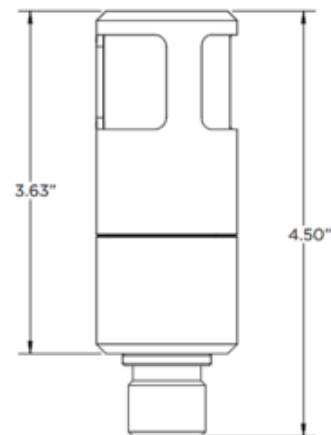

BRAND Brilliance

DESCRIPTION

The Everglades Outdoor 12V Area Light serves as a low profile indicator for outdoor pathways and walkways and dock and deck applications. Machined brass finish offers a living finish that weathers over time to a unique patina. Black brass finish with Cerakote series ceramic coating offers superior corrosion resistance, durability, chemical resistance, and thermal stability. Offered in a with or without bulb option. With bulb option includes a 1.2 watt 12V Micro G4 Bi-Pin bulb in Amber. Without bulb option requires a 1.2 watt 12V Micro G4 Bi-Pin bulb (sold separately). Fixture includes an ABS Mounting Stake and Lighting Shrink Professional Crimp and Heat Shrink Cable Connector. Pair with optional Deck Mount accessory as a base for flat surfaces, sold separately. Note: Required 12 volt low voltage magnetic transformer and optional Deck Mount accessory sold separately.

Shown in: Brass

SHADE COLOR	N/A
BODY FINISH	Brass
WATTAGE	1.2W
DIMMER	Low Voltage Magnetic
DIMENSIONS	1.5"W x 4.5"H
BULB NOT INCLUDED	
LAMP	1 x JC/G4 (bipin)/1.2W/12V LED

SPEC # BR11157780

COMPANY	PROJECT	FIXTURE TYPE	APPROVED BY	DATE