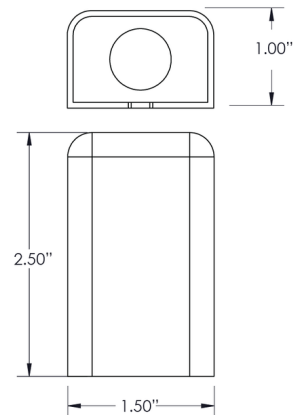

Description

The Guadalupe 12V Wall Light is designed for outdoor walls, fence posts, around pools, and other outdoor living areas. Machined brass finish offers a living finish that weathers over time to a unique patina. Black brass finish with Cerakote series ceramic coating offers superior corrosion resistance, durability, chemical resistance, and thermal stability. Fixture includes a 12 Foot Lead, (2) #8 Mounting Screws for wood or sheet metal, and Mounting Plate. Note: Required 12 volt transformer sold separately.

Shown in black brass

Specifications

COLOR	N/A
BODY FINISH	Black Brass
WATTAGE	3.8W
DIMMER	Low Voltage Magnetic
DIMENSIONS	1.5\"W x 2.38\"H x 1\"D
INTEGRATED LED MODULE	1 x LED/3.8W/12V LED

Technical Information

LAMP LIFE	35000 hours
BEAM ANGLE	90°
LAMP COLOR	2700K
LUMENS/WATT	52.63
LUMINOUS FLUX	200 lumens

CLICK TO VIEW PRODUCT

Notes: