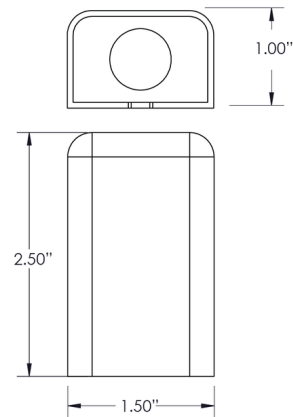

Description

The Guadalupe 12V Wall Light is designed for outdoor walls, fence posts, around pools, and other outdoor living areas. Machined brass finish offers a living finish that weathers over time to a unique patina. Black brass finish with Cerakote series ceramic coating offers superior corrosion resistance, durability, chemical resistance, and thermal stability. Fixture includes a 12 Foot Lead, (2) #8 Mounting Screws for wood or sheet metal, and Mounting Plate. Note: Required 12 volt transformer sold separately.

Shown in black brass

Specifications

COLOR	N/A
BODY FINISH	Black Brass
WATTAGE	3.8W
DIMMER	Low Voltage Magnetic
DIMENSIONS	1.5\"W x 2.38\"H x 1\"D
INTEGRATED LED MODULE	1 x LED/3.8W/12V LED

Technical Information

LAMP LIFE	35000 hours
BEAM ANGLE	90°
LAMP COLOR	2700K
LUMENS/WATT	52.63
LUMINOUS FLUX	200 lumens

CLICK TO VIEW PRODUCT

Notes: