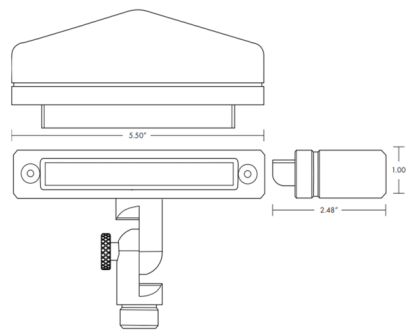

CLICK TO VIEW PRODUCT

Notes: