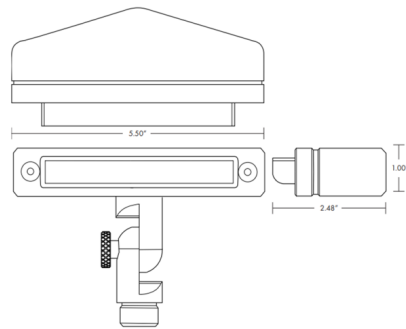

CLICK TO VIEW PRODUCT

Notes: