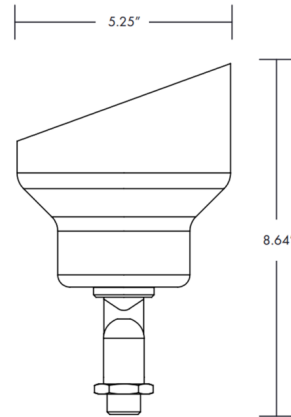

CLICK TO VIEW PRODUCT

Notes: