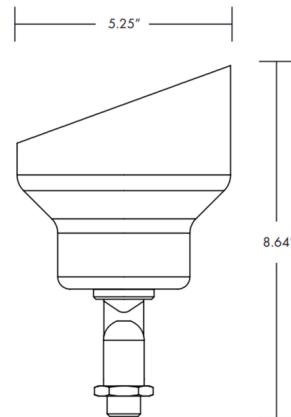

CLICK TO VIEW PRODUCT

Notes: