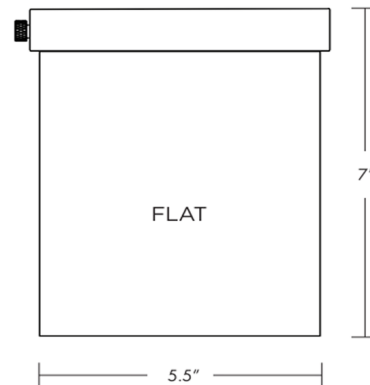

### Specifications

COLOR	Clear
BODY FINISH	Black
WATTAGE	7W
DIMMER	Low Voltage Magnetic
DIMENSIONS	5.5"W x 7"H
BULB NOT INCLUDED	1 x PAR36/SCRTEM/7W/12V LED

CLICK TO VIEW PRODUCT

Notes: