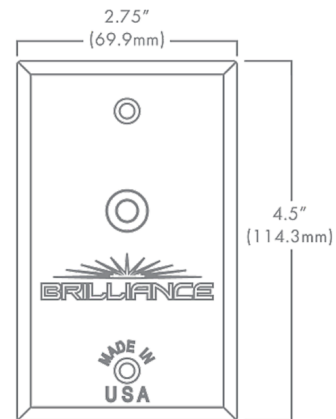

By Brilliance

Description

The Brilliance 12VAC LED Landscape Dimmer is compatible with all Brilliance LED lamps up to 120 watts. Installs in single-gang deep junction box on the low-voltage side of magnetic step-down transformer. Dimmer can be mounted next to the 12VAC transformer or anywhere in the field. Capacity: 10 amps. Includes dimmer with dimmer plate, gasket, wire nuts, plate screws, and spare fuse.

Shown in black

Specifications

COLOR	N/A
BODY FINISH	Black
WATTAGE	N/A
DIMMER	Low Voltage Magnetic
DIMENSIONS	2.75"W x 4.5"H
BULB	N/A

CLICK TO VIEW PRODUCT

Notes: