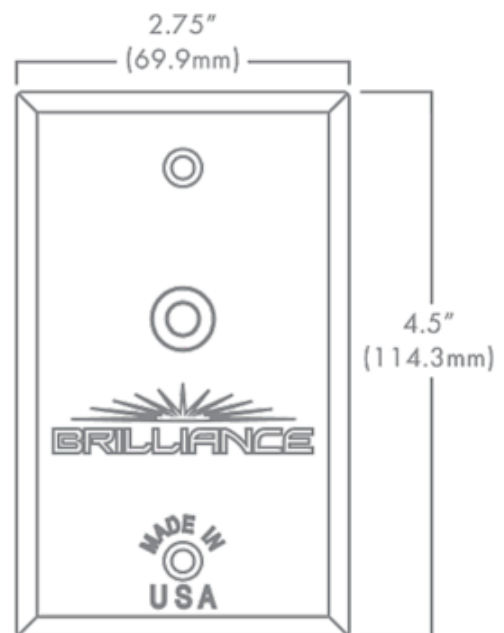

BRAND Brilliance

DESCRIPTION

The Brilliance 12VAC LED Landscape Dimmer is compatible with all Brilliance LED lamps up to 120 watts. Installs in single-gang deep junction box on the low-voltage side of magnetic step-down transformer. Dimmer can be mounted next to the 12VAC transformer or anywhere in the field. Capacity: 10 amps. Includes dimmer with dimmer plate, gasket, wire nuts, plate screws, and spare fuse.

Shown in: Black

SHADE COLOR	N/A
BODY FINISH	Black
WATTAGE	N/A
DIMMER	Low Voltage Magnetic
DIMENSIONS	2.75"W x 4.5"H
LAMP	N/A

SPEC # BR11157822

COMPANY	PROJECT	FIXTURE TYPE	APPROVED BY	DATE