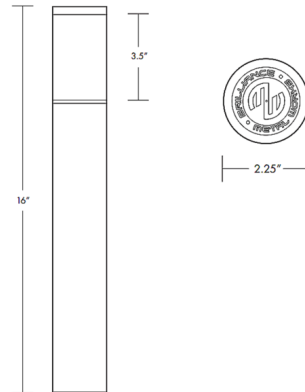

### Description

The Olympic 12V Bollard Light is designed for outdoor path, area, and garden accent lighting. Machined copper and brass finishes offer a living finish that weathers over time to a unique patina. Black brass finish with Cerakote series ceramic coating offers superior corrosion resistance, durability, chemical resistance, and thermal stability. Features a 360 degree acrylic cover. Fixture includes ABS Mounting Stake and Lighting Shrink Professional Crimp and Heat Shrink Cable Connector. Note: Required 12 volt low voltage magnetic transformer sold separately.

### Specifications

COLOR	Frosted
BODY FINISH	Black Brass
WATTAGE	6W
DIMMER	Low Voltage Magnetic
DIMENSIONS	2.25"W x 16"H
BULB NOT INCLUDED	1 x MR16/GU5.3 (bipin)/6W/12V LED

CLICK TO VIEW PRODUCT

Notes: