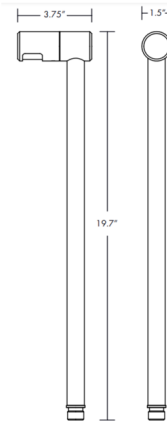

By Brilliance

Description

The Redwood 12V Path Light is designed for outdoor path, area, and garden accent lighting. Features a frosted glass window that can rotate 360 degrees and locks in with a set screw. Machined copper and brass finishes offer a living finish that weathers over time to a unique patina. Black brass finish with Cerakote series ceramic coating offers superior corrosion resistance, durability, chemical resistance, and thermal stability. Offered in a with or without bulb option. With bulb option includes a 2 watt 12V G4 Bi-Pin Rectangle Wafer LED bulb. Without bulb option requires a 2 watt 12V G4 Bi-Pin or G4 Bi-Pin Wafer bulb (sold separately). Fixture includes ABS Mounting Stake and Lighting Shrink Professional Crimp and Heat Shrink Cable Connector. Note: Required 12 volt low voltage magnetic transformer sold separately.

Shown in black brass

Specifications

COLOR	N/A
BODY FINISH	Black Brass
WATTAGE	2W
DIMMER	Low Voltage Magnetic
DIMENSIONS	3.75"W x 19.7"H
BULB NOT INCLUDED	1 x JC/G4 (bipin)/2W/12V LED

CLICK TO VIEW PRODUCT