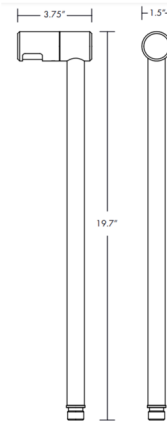

By Brilliance

Description

The Redwood 12V Path Light is designed for outdoor path, area, and garden accent lighting. Features a frosted glass window that can rotate 360 degrees and locks in with a set screw. Machined copper and brass finishes offer a living finish that weathers over time to a unique patina. Black brass finish with Cerakote series ceramic coating offers superior corrosion resistance, durability, chemical resistance, and thermal stability. Offered in a with or without bulb option. With bulb option includes a 2 watt 12V G4 Bi-Pin Rectangle Wafer LED bulb. Without bulb option requires a 2 watt 12V G4 Bi-Pin or G4 Bi-Pin Wafer bulb (sold separately). Fixture includes ABS Mounting Stake and Lighting Shrink Professional Crimp and Heat Shrink Cable Connector. Note: Required 12 volt low voltage magnetic transformer sold separately.

Specifications

COLOR	N/A
BODY FINISH	Black Brass
WATTAGE	2W
DIMMER	Low Voltage Magnetic
DIMENSIONS	3.75"W x 19.7"H
BULB INCLUDED	1 x JC/G4 (bipin)/2W/12V LED

Technical Information

LAMP COLOR	2700K
------------	-------

Shown in black brass

CLICK TO VIEW PRODUCT

Notes: