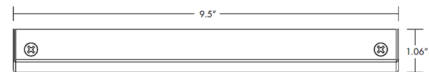

Specifications

COLOR	N/A
BODY FINISH	Copper
WATTAGE	1.5W
DIMMER	N/A
DIMENSIONS	5.63"W x 1.06"H
INTEGRATED LED MODULE	1 x LED/1.5W/12V LED