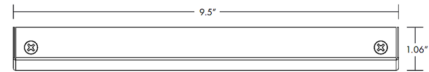

### Specifications

COLOR	N/A
BODY FINISH	Copper
WATTAGE	1.5W
DIMMER	N/A
DIMENSIONS	5.63"W x 1.06"H
INTEGRATED LED MODULE	1 x LED/1.5W/12V LED