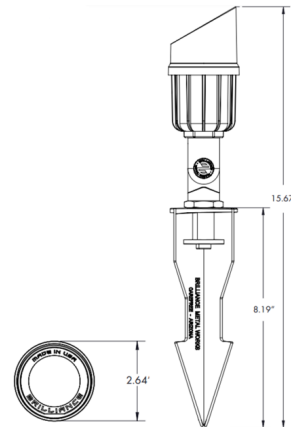

Description

The Organics 12V Outdoor Directional Light is designed for uplighting, grazing, and backlighting. Features a glare shield and the Brilliance Metal Works signature adjustment system with multiple points of articulation of the knuckle and toolless design. The Organics Directional Light is 40% natural material from bamboo, an organic compound, and polypropylene. This composite blend reduces carbon use and other resources, and is suitable for recycling. Fixture includes a Lighting Shrink Professional Crimp and Heat Shrink Cable Connector, Composite Mounting Stake, and a 7 watt Ecostar 12V MR16 GU5.3 LED bulb. Note: Fixture color may vary slightly due to the diversity of natural bamboo fibers. Note: Required 12 volt low voltage magnetic transformer sold separately.

Specifications

COLOR	N/A
BODY FINISH	Black
WATTAGE	4W
DIMMER	Low Voltage Magnetic
DIMENSIONS	2.64"W x 15.67"H
BULB INCLUDED	1 x MR16/GU5.3 (bipin)/4W/12V LED

Technical Information

BEAM ANGLE	30°
LAMP COLOR	2700K

Shown in black

CLICK TO VIEW PRODUCT

Notes: