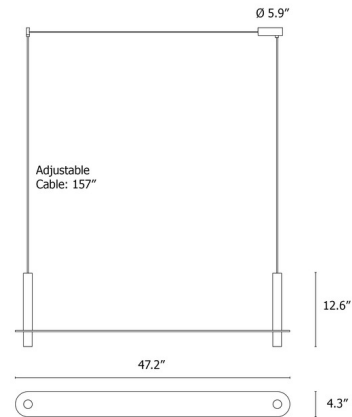

By davidpompa

Description

The Meta Extra Long Parallel Pendant is composed of two slender Volcanic Rock cylinders that are held together with a linear plate. Dimmable via Triac dimming.

Specifications

COLOR	N/A
BODY FINISH	Matte Black
WATTAGE	14W
DIMMER	Standard 120V
DIMENSIONS	47.2"L x 4.3"W x 12.6"H
INTEGRATED LED MODULE	2 x LED/7W/120V LED
COUNTRY OF ORIGIN	Mexico

Technical Information

PRODUCT DIMENSIONS	Canopy: 5.9" diameter
COLOR RENDERING	90 CRI
LAMP COLOR	2700K
LUMENS/WATT	171.43
LUMINOUS FLUX	1200 lumens

Shown in matte black

CLICK TO VIEW PRODUCT

Notes: