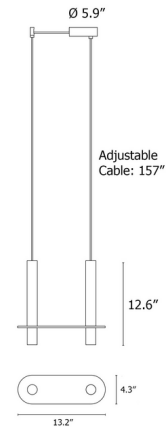

By davidpompa

Description

The Meta Mini Parallel Pendant is composed of two slender Rock sculptures that are held together with a linear plate. The Brass option features Fiorito Stone, while the Black option features Volcanic Rock. The Polished Brass will naturally oxidate over time. Each piece is engraved with a progressive serial number to highlight the artisanal work and material finish. Dimmable via Triac dimming.

Specifications

COLOR	N/A
BODY FINISH	Polished Brass
WATTAGE	14W
DIMMER	Standard 120V
DIMENSIONS	13.2"L x 4.3"W x 12.6"H
INTEGRATED LED MODULE	2 x LED/7W/120V LED
COUNTRY OF ORIGIN	Mexico

Technical Information

PRODUCT DIMENSIONS	Canopy: 5.9" diameter
COLOR RENDERING	90 CRI
LAMP COLOR	2700K
LUMENS/WATT	171.43
LUMINOUS FLUX	1200 lumens

Shown in polished brass

CLICK TO VIEW PRODUCT

Notes: