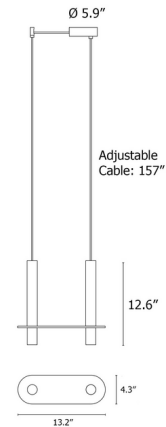

Specifications

COLOR	N/A
BODY FINISH	Polished Brass
WATTAGE	14W
DIMMER	Standard 120V
DIMENSIONS	13.2"L x 4.3"W x 12.6"H
INTEGRATED LED MODULE	2 x LED/7W/120V LED
COUNTRY OF ORIGIN	Mexico

Technical Information

PRODUCT DIMENSIONS	Canopy: 5.9" diameter
COLOR RENDERING	90 CRI
LAMP COLOR	2700K
LUMENS/WATT	171.43
LUMINOUS FLUX	1200 lumens

Shown in polished brass

CLICK TO VIEW PRODUCT

Notes: