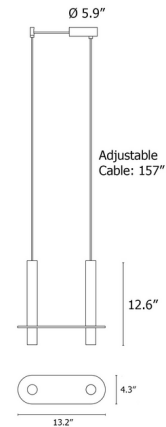

Description

The Meta Mini Parallel Pendant is composed of two slender Rock sculptures that are held together with a linear plate. The Brass option features Fiorito Stone, while the Black option features Volcanic Rock. The Polished Brass will naturally oxidate over time. Each piece is engraved with a progressive serial number to highlight the artisanal work and material finish. Dimmable via Triac dimming.

Shown in polished brass

Specifications

COLOR	N/A
BODY FINISH	Polished Brass
WATTAGE	14W
DIMMER	Standard 120V
DIMENSIONS	13.2"L x 4.3"W x 12.6"H
INTEGRATED LED MODULE	2 x LED/7W/120V LED
COUNTRY OF ORIGIN	Mexico

Technical Information

PRODUCT DIMENSIONS	Canopy: 5.9" diameter
COLOR RENDERING	90 CRI
LAMP COLOR	2700K
LUMENS/WATT	171.43
LUMINOUS FLUX	1200 lumens

CLICK TO VIEW PRODUCT

Notes: