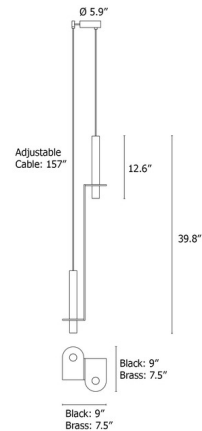

Specifications

COLOR	N/A
BODY FINISH	Polished Brass
WATTAGE	14W
DIMMER	Low Voltage Electronic
DIMENSIONS	7.5"W x 34.4"H
INTEGRATED LED MODULE	2 x LED/7W/120V LED
COUNTRY OF ORIGIN	Mexico

Technical Information

PRODUCT DIMENSIONS	Canopy: 5.9" diameter
COLOR RENDERING	90 CRI
LAMP COLOR	2700K
LUMENS/WATT	171.43
LUMINOUS FLUX	1200 lumens

Shown in polished brass

CLICK TO VIEW PRODUCT

Notes: