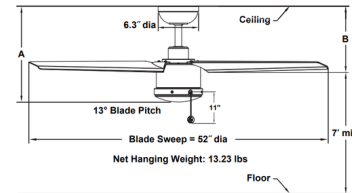

Shown in matte white / matte white

	A	B
Fan w/6\"/>		

Specifications

BLADE COLOR Matte White
 BODY FINISH Matte White
 WATTAGE N/A
 DIMMER N/A
 DIMENSIONS 52\"/>

CLICK TO VIEW PRODUCT

Notes: