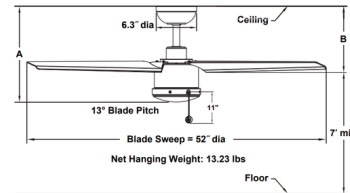

Shown in matte white / matte white

	A	B
Fan w/6" downrod	14.91"	10.24"
Fan w/12" downrod	20.91"	16.24"
Fan w/18" downrod	26.91"	22.24"
Fan w/24" downrod	32.91"	28.24"
Fan w/36" downrod	44.91"	40.24"
Fan w/48" downrod	56.91"	52.24"
Fan w/60" downrod	68.91"	64.24"
Fan w/72" downrod	80.91"	76.24"

Specifications

BLADE COLOR . . . . . Matte White
BODY FINISH . . . . . Matte White
WATTAGE . . . . . N/A
DIMMER . . . . . N/A
DIMENSIONS . . . . . 52"W x 14.91"H
BULB . . . . . N/A
COUNTRY OF ORIGIN . . . . . China