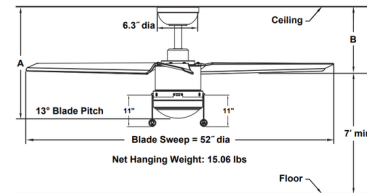

Shown in matte white / matte white

	A	B
Fan w/6" downrod	16.91"	10.24"
Fan w/12" downrod	22.91"	16.24"
Fan w/18" downrod	28.91"	22.24"
Fan w/24" downrod	34.91"	28.24"
Fan w/36" downrod	46.91"	40.24"
Fan w/48" downrod	58.91"	52.24"
Fan w/60" downrod	70.91"	64.24"
Fan w/72" downrod	82.91"	76.24"