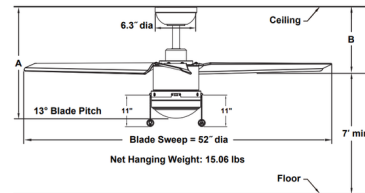

Specifications

BLADE COLOR Silver
 BODY FINISH Silver
 WATTAGE 18W
 DIMMER Included
 DIMENSIONS 52"W x 16.91"H
 INTEGRATED LED MODULE 1 x LED/18W/120V LED
 COUNTRY OF ORIGIN China

Technical Information

COLOR RENDERING 90 CRI
 LAMP COLOR 3000K
 LUMENS/WATT 83.33
 LUMINOUS FLUX 1500 lumens

Shown in silver / silver

	A	B
Fan w/6" downrod	16.91"	10.24"
Fan w/12" downrod	22.91"	16.24"
Fan w/18" downrod	28.91"	22.24"
Fan w/24" downrod	34.91"	28.24"
Fan w/36" downrod	46.91"	40.24"
Fan w/48" downrod	58.91"	52.24"
Fan w/60" downrod	70.91"	64.24"
Fan w/72" downrod	82.91"	76.24"