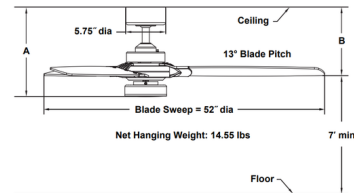

Shown in matte white / brushed satin brass / matte white

	A	B
Fan w/4.5" downrod	12.89"	9.90"
Fan w/12" downrod	20.39"	17.40"
Fan w/18" downrod	26.39"	23.40"
Fan w/24" downrod	32.39"	29.40"
Fan w/36" downrod	44.39"	41.40"
Fan w/48" downrod	56.39"	53.40"
Fan w/60" downrod	68.39"	65.40"
Fan w/72" downrod	80.39"	77.40"