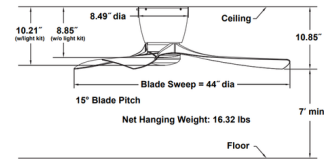

Shown in brushed nickel / brushed nickel