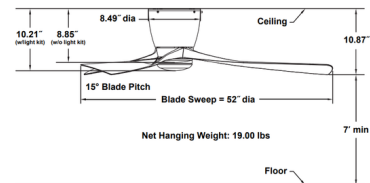

Lightology

lightology.com
866-954-4489
05-12-25

Project: _____
Company: _____
Location: _____ Fixture Type: _____
SPEC #: **FAN1157913**
Approved On: _____ Approved By: _____

Klinch Ceiling Fan with Light By Fanimation

Description

With its simple, gently curved profile, the Klinch Ceiling Fan with Light works well in a range of indoor and covered outdoor spaces. A hand-held remote control with wall holder (TR500) is included and enables motor on/off, 3 speeds, light on/off with full range dimming, and a sleep timer. Fan direction can be reversed using a switch on the motor housing. A cap for no-light use is included. A Wi-Fi receiver for converting the fan into a smart fan and other optional accessories are sold separately.

Specifications

BLADE COLOR	Brushed Nickel
BODY FINISH	Brushed Nickel
WATTAGE	18W
DIMMER	Included
DIMENSIONS	52"W x 10.21"H
INTEGRATED LED MODULE	1 x LED/18W/120V LED
COUNTRY OF ORIGIN	China

Technical Information

COLOR RENDERING	90 CRI
LAMP COLOR	3000K
LUMENS/WATT	88.89
LUMINOUS FLUX	1600 lumens

Shown in brushed nickel / brushed nickel

CLICK TO VIEW PRODUCT

Notes: