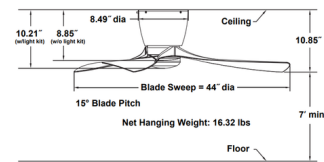

Shown in black / black