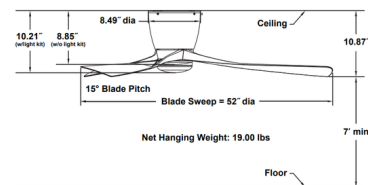

Lightology

lightology.com
866-954-4489
06-02-26

Project: _____
Company: _____
Location: _____ Fixture Type: _____
SPEC #: **FAN1157915**
Approved On: _____ Approved By: _____

Klinch Ceiling Fan with Light By Fanimation

Description

With its simple, gently curved profile, the Klinch Ceiling Fan with Light works well in a range of indoor and covered outdoor spaces. A hand-held remote control with wall holder (TR500) is included and enables motor on/off, 3 speeds, light on/off with full range dimming, and a sleep timer. Fan direction can be reversed using a switch on the motor housing. A cap for no-light use is included. A Wi-Fi receiver for converting the fan into a smart fan and other optional accessories are sold separately.

Specifications

BLADE COLOR	Black
BODY FINISH	Black
WATTAGE	18W
DIMMER	Included
DIMENSIONS	44"W x 10.21"H
INTEGRATED LED MODULE	1 x LED/18W/120V LED
COUNTRY OF ORIGIN	China

Technical Information

COLOR RENDERING	90 CRI
LAMP COLOR	3000K
LUMENS/WATT	88.89
LUMINOUS FLUX	1600 lumens

Shown in black / black

CLICK TO VIEW PRODUCT

Notes: