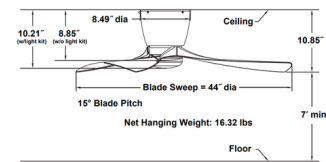

Shown in black / black