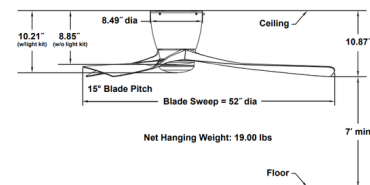

Lightology

lightology.com
866-954-4489
04-14-26

Project: _____
Company: _____
Location: _____ Fixture Type: _____
SPEC #: **FAN1157915**
Approved On: _____ Approved By: _____

Klinch Ceiling Fan with Light By Fanimation

Description

With its simple, gently curved profile, the Klinch Ceiling Fan with Light works well in a range of indoor and covered outdoor spaces. A hand-held remote control with wall holder (TR500) is included and enables motor on/off, 3 speeds, light on/off with full range dimming, and a sleep timer. Fan direction can be reversed using a switch on the motor housing. A cap for no-light use is included. A Wi-Fi receiver for converting the fan into a smart fan and other optional accessories are sold separately.

Specifications

BLADE COLOR	Black
BODY FINISH	Black
WATTAGE	18W
DIMMER	Included
DIMENSIONS	44"W x 10.21"H
INTEGRATED LED MODULE	1 x LED/18W/120V LED
COUNTRY OF ORIGIN	China

Technical Information

COLOR RENDERING	90 CRI
LAMP COLOR	3000K
LUMENS/WATT	88.89
LUMINOUS FLUX	1600 lumens

Shown in black / black

CLICK TO VIEW PRODUCT

Notes: