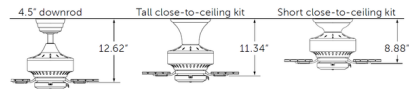

### Specifications

COLOR	N/A
BODY FINISH	Brushed Satin Brass
WATTAGE	N/A
DIMMER	N/A
DIMENSIONS	7.85"W x 4.13"H
BULB	N/A
COUNTRY OF ORIGIN	China

CLICK TO VIEW PRODUCT

Notes: