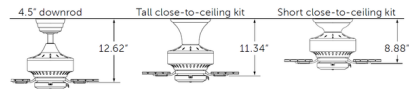

Description

The Kute Close to Ceiling Kit is designed for use with Fanimation Kute ceiling fans. It converts the fan into a flush mount to create more head room, ideal for spaces with low ceilings. Tall and short kits are included. This is a ceiling kit only; the fans pictured are not included.

Shown in dark bronze

Specifications

| | |
|-------------------|-----------------|
| COLOR | N/A |
| BODY FINISH | Dark Bronze |
| WATTAGE | N/A |
| DIMMER | N/A |
| DIMENSIONS | 7.85"W x 4.13"H |
| BULB | N/A |
| COUNTRY OF ORIGIN | China |