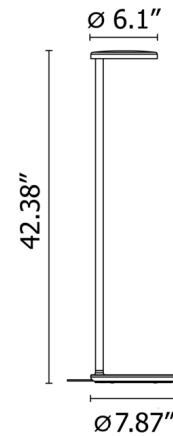

CLICK TO VIEW PRODUCT

Notes: