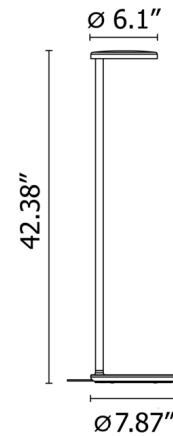

### Specifications

COLOR	N/A
BODY FINISH	Sage
WATTAGE	8W
DIMMER	Included
DIMENSIONS	7.87"W x 42.28"H
INTEGRATED LED MODULE	1 x LED/8W/120V LED

### Technical Information

PRODUCT DIMENSIONS	Cord Length: 98.4"
BEAM ANGLE	35°
COLOR RENDERING	90 CRI
LAMP COLOR	2700K
LUMENS/WATT	93.75
LUMINOUS FLUX	750 lumens

Shown in sage

CLICK TO VIEW PRODUCT

Notes: