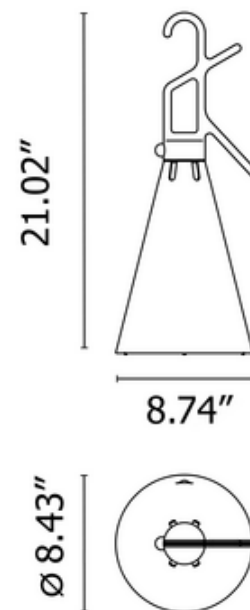

DESIGNER

Konstantin Grcic

BRAND

FLOS

DESCRIPTION

The versatile Mayday Outdoor Pendant features a conical diffuser topped by a hook that doubles as a cord winder. The outdoor version has been engineered for use in wet locations, making Mayday perfect for providing light in any outdoor space. By day, the lamp's streamlined design allows it to discretely blend with its surroundings, while it becomes a luminous beacon at night. On/off switch located on lamp body.

SHADE COLOR	White
BODY FINISH	Black
WATTAGE	5W
DIMMER	N/A
DIMENSIONS	8.74"W x 21.02"H
BULB NOT INCLUDED	
LAMP	1 x JCD/G9/5W/120V LED

Technical Information

PRODUCT DIMENSIONS	Cord Length: 190"
---------------------------	-------------------

SPEC #

FLO1157996

COMPANY

PROJECT

FIXTURE TYPE

APPROVED BY

DATE