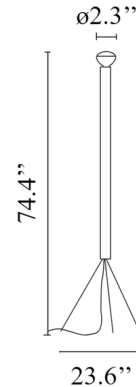

CLICK TO VIEW PRODUCT

Notes: