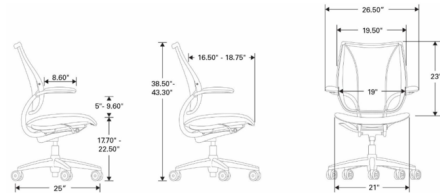

Description

The Liberty Task Chair features a form-sensing, tri-panel mesh back that supports your unique pressure points while encouraging freedom of movement. The mechanism-free, full range recline is hands-free, weight-sensitive and moves with you to offer constant lumbar protection in any position. With a minimal aesthetic that complements any space, the Liberty chair is the ideal seating solution for the modern work environment. Features a fabric seat with contour cushion and adjustable chair height.

Shown in black / black stripe mesh back & black corde seat

Specifications

COLOR Black Stripe Mesh Back & Black Corde Seat
BODY FINISH Black
WATTAGE N/A
DIMMER N/A
DIMENSIONS 26.5\"W x 43.3\"H x 25\"D
BULB N/A

Technical Information

PRODUCT DIMENSIONS Adjustable Seat Height: 17.7\" - 22.5\".

CLICK TO VIEW PRODUCT

Notes: