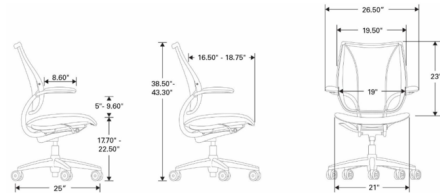

Description

The Liberty Task Chair features a form-sensing, tri-panel mesh back that supports your unique pressure points while encouraging freedom of movement. The mechanism-free, full range recline is hands-free, weight-sensitive and moves with you to offer constant lumbar protection in any position. With a minimal aesthetic that complements any space, the Liberty chair is the ideal seating solution for the modern work environment. Features a fabric seat with contour cushion and adjustable chair height.

Shown in black / black stripe mesh back & black corde seat

Specifications

COLOR Black Stripe Mesh Back & Black Corde Seat
BODY FINISH Black
WATTAGE N/A
DIMMER N/A
DIMENSIONS 26.5"W x 43.3"H x 25"D
BULB N/A

Technical Information

PRODUCT DIMENSIONS Adjustable Seat Height: 17.7" - 22.5"

CLICK TO VIEW PRODUCT

Notes: