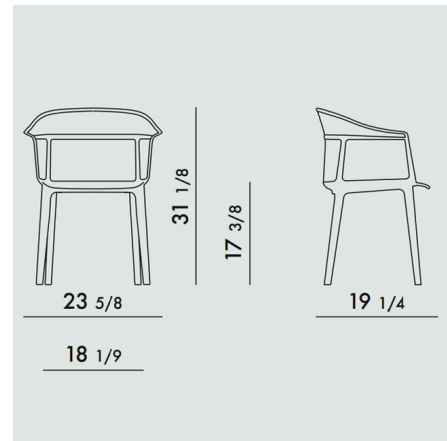

Lightology

lightology.com
866-954-4489
04-25-26

Project: _____

Company: _____

Location: _____ Fixture Type: _____

SPEC #: **KRL1158225**

Approved On: _____ Approved By: _____

Papyrus Chair - Set of 2

By Kartell

Description

The Papyrus Chair reimagines the archetypal antique rush chair. The translucent backrest sports slender vertical detailing, creating an arresting silhouette. Stackable up to 3 chairs. Suitable for indoor and outdoor use.

Shown in crystal

Specifications

COLOR N/A
BODY FINISH Crystal
WATTAGE N/A
DIMMER N/A
DIMENSIONS 23.63"W x 31.13"H x 19.25"D
BULB N/A

Technical Information

PRODUCT DIMENSIONS Seat Height: 17.38"

CLICK TO VIEW PRODUCT