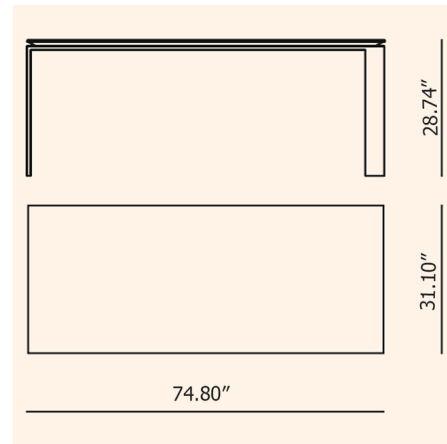

Lightology

lightology.com
866-954-4489
06-29-26

Project: _____

Company: _____

Location: _____ Fixture Type: _____

SPEC #: **KRL1158236**

Approved On: _____ Approved By: _____

Four Ceramic Table

By Kartell

Description

The Four Ceramic Table is functional and refined, with a strict geometric design, painted steel black legs and a ceramic table top with marble finish. Thanks to the elegant design solution, the position of the slim table top allows for the convenient positioning of drawers or storage furnishings for computer hardware. They can be placed side-by-side to form office workstations.

Shown in black / black marble

Specifications

COLOR Black Marble
BODY FINISH Black
WATTAGE N/A
DIMMER N/A
DIMENSIONS 74.8"W x 28.74"H x 31.1"D
BULB N/A
COUNTRY OF ORIGIN Italy

CLICK TO VIEW PRODUCT

Notes: