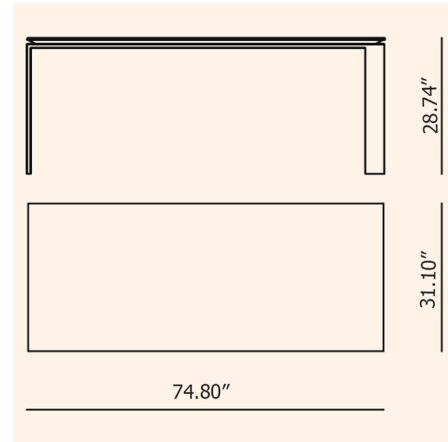

Lightology

lightology.com
866-954-4489
04-22-26

Project: _____

Company: _____

Location: _____ Fixture Type: _____

SPEC #: **KRL1158236**

Approved On: _____ Approved By: _____

Four Ceramic Table

By Kartell

Description

The Four Ceramic Table is functional and refined, with a strict geometric design, painted steel black legs and a ceramic table top with marble finish. Thanks to the elegant design solution, the position of the slim table top allows for the convenient positioning of drawers or storage furnishings for computer hardware. They can be placed side-by-side to form office workstations.

Shown in black / black marble

Specifications

COLOR	Black Marble
BODY FINISH	Black
WATTAGE	N/A
DIMMER	N/A
DIMENSIONS	74.8"W x 28.74"H x 31.1"D
BULB	N/A
COUNTRY OF ORIGIN	Italy

CLICK TO VIEW PRODUCT

Notes: