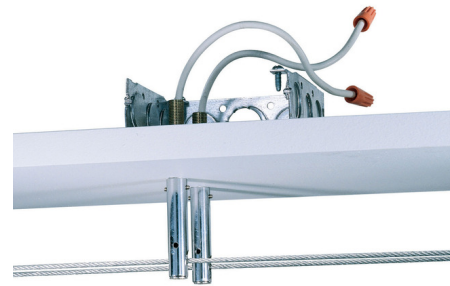

## Kable Lite 12 Inch Power Feed Standoffs By Visual Comfort Architectural

### Description

Power feed standoffs bring power to the cables within the run. For use in feeding power through a wall or ceiling. Back of wall or ceiling must be accessible. Finish in Satin Nickel. Minimum cable separation 3.5 inches. Sold as a pair.

Shown in satin nickel

### Specifications

COLOR	N/A
BODY FINISH	Satin Nickel
WATTAGE	N/A
DIMMER	N/A
DIMENSIONS	12"H
BULB	N/A

CLICK TO VIEW PRODUCT

Notes: