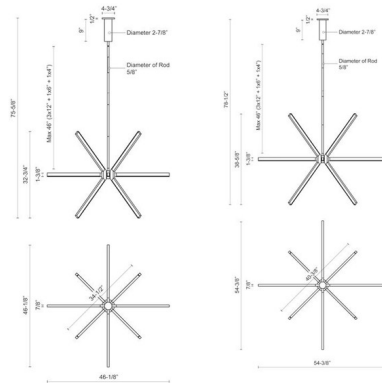

Description

The Sirius Chandelier has a striking presence, composed of sleek beams extending out in all different angles from a center point in a starburst of light. Warm shadows of light glow across your room.

Shown in brushed gold / frosted

Specifications

COLOR	Frosted
BODY FINISH	Brushed Gold
WATTAGE	52W
DIMMER	Low Voltage Electronic
DIMENSIONS	46.125"W x 32.75"H
INTEGRATED LED MODULE	1 x LED/52W/120V LED
COUNTRY OF ORIGIN	China

Technical Information

COLOR RENDERING	90 CRI
LAMP COLOR	3000K
LUMENS/WATT	70.27
LUMINOUS FLUX	3654 lumens

CLICK TO VIEW PRODUCT

Notes: