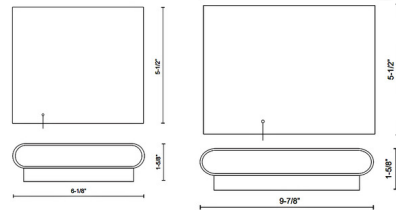

CLICK TO VIEW PRODUCT

Notes: