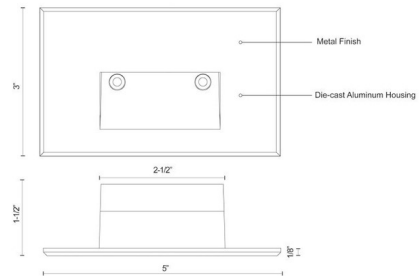

Description

The Sonic 12V Outdoor Horizontal Step Light is a sleek horizontal rectangular-shaped recessed light that is ideal for step or courtesy light use. The design of the die cast aluminum body with powder coat or cast stainless steel for marine-grade fully conceals the light source so there is no glare. Rated for outdoor use, but can be used inside as well. Note: This fixture is to be used with a 1 Gang junction box suited for intended application with minimum inside dimensions of 3.5H x 2W and minimum depth of 2.75 inches. Note: Requires a 12V DC remote Class II driver (provided by others and sold separately).

Shown in black / clear

Specifications

COLOR Clear
BODY FINISH Black
WATTAGE 4W
DIMMER Low Voltage Electronic
DIMENSIONS 5"W x 3"H x 1.5"D
INTEGRATED LED MODULE 1 x LED/4W/12V LED
COUNTRY OF ORIGIN China