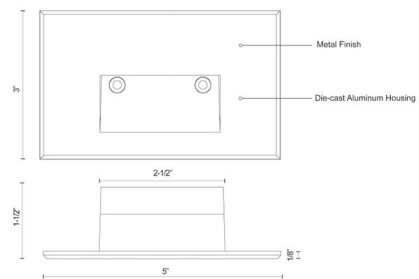

Description

The Sonic 12V Outdoor Horizontal Step Light is a sleek horizontal rectangular-shaped recessed light that is ideal for step or courtesy light use. The design of the die cast aluminum body with powder coat or cast stainless steel for marine-grade fully conceals the light source so there is no glare. Rated for outdoor use, but can be used inside as well. Note: This fixture is to be used with a 1 Gang junction box suited for intended application with minimum inside dimensions of 3.5H x 2W and minimum depth of 2.75 inches. Note: Requires a 12V DC remote Class II driver (provided by others and sold separately).

Shown in black / clear

Specifications

COLOR	Clear
BODY FINISH	Black
WATTAGE	4W
DIMMER	Low Voltage Electronic
DIMENSIONS	5"W x 3"H x 1.5"D
INTEGRATED LED MODULE	1 x LED/4W/12V LED
COUNTRY OF ORIGIN	China