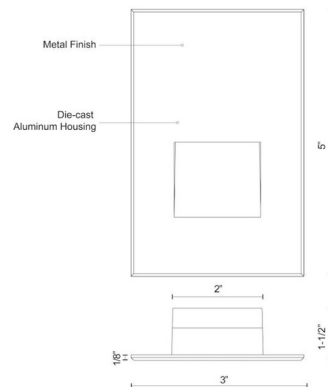

Description

The Sonic 12V Outdoor Vertical Step Light is a sleek horizontal rectangular-shaped recessed light that is ideal for step or courtesy light use. The design of the die cast aluminum body with powder coat or cast stainless steel for marine-grade fully conceals the light source so there is no glare. Rated for outdoor use, but can be used inside as well. Note: This fixture is to be used with a 1 Gang junction box suited for intended application with minimum inside dimensions of 3.5H x 2W and minimum depth of 2.75 inches. Note: Requires a 12V DC remote Class 2 driver (provided by others and sold separately).

Specifications

COLOR Clear
BODY FINISH Gray
WATTAGE 4W
DIMMER Low Voltage Electronic
DIMENSIONS 3"W x 5"H x 1.5"D
INTEGRATED LED MODULE 1 x LED/4W/12V LED
COUNTRY OF ORIGIN China

Technical Information

COLOR RENDERING 90 CRI
LAMP COLOR 3000K
LUMENS/WATT 62.50
LUMINOUS FLUX 250 lumens

Shown in gray / clear

CLICK TO VIEW PRODUCT

Notes: