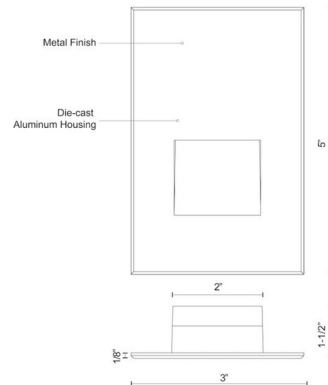

Description

The Sonic 12V Outdoor Vertical Step Light is a sleek horizontal rectangular-shaped recessed light that is ideal for step or courtesy light use. The design of the die cast aluminum body with powder coat or cast stainless steel for marine-grade fully conceals the light source so there is no glare. Rated for outdoor use, but can be used inside as well. Note: This fixture is to be used with a 1 Gang junction box suited for intended application with minimum inside dimensions of 3.5H x 2W and minimum depth of 2.75 inches. Note: Requires a 12V DC remote Class 2 driver (provided by others and sold separately).

Specifications

COLOR Clear
BODY FINISH Gray
WATTAGE 4W
DIMMER Low Voltage Electronic
DIMENSIONS 3"W x 5"H x 1.5"D
INTEGRATED LED MODULE 1 x LED/4W/12V LED
COUNTRY OF ORIGIN China

Technical Information

COLOR RENDERING 90 CRI
LAMP COLOR 3000K
LUMENS/WATT 62.50
LUMINOUS FLUX 250 lumens

Shown in gray / clear

CLICK TO VIEW PRODUCT

Notes: