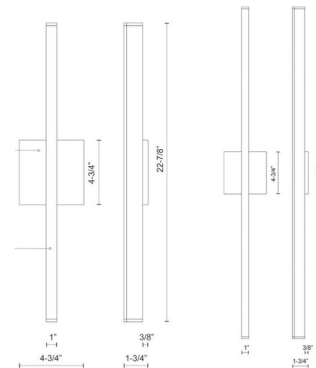

Lightology

lightology.com
866-954-4489
05-24-26

Project: _____
Company: _____
Location: _____ Fixture Type: _____
SPEC #: **KZC1158359**
Approved On: _____ Approved By: _____

Vega Wall Sconce By Kuzco Lighting

Description

The Vega Wall Light brings a clean profile to your interior space. The slim ultra sleek frame casts warm light across your room.

Specifications

COLOR . . . . . Frosted
BODY FINISH . . . . . Brushed Gold
WATTAGE 16W
DIMMER . . . . . Low Voltage Electronic
DIMENSIONS . . . . . 4.75"W x 22.875"H x 1.75"D
INTEGRATED LED MODULE . . . . . 1 x LED/16W/120V LED
COUNTRY OF ORIGIN . . . . . China

Technical Information

COLOR RENDERING . . . . . 90 CRI
LAMP COLOR 3000K
LUMENS/WATT 43.38
LUMINOUS FLUX . . . . . 694 lumens

Shown in brushed gold / frosted

CLICK TO VIEW PRODUCT

Notes: