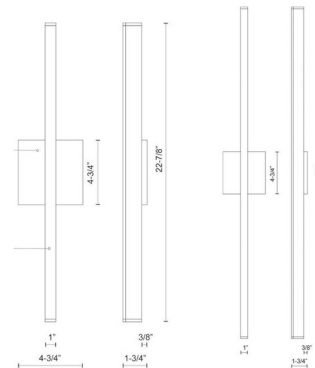

Description

The Vega Wall Light brings a clean profile to your interior space. The slim ultra sleek frame casts warm light across your room.

Specifications

COLOR Frosted
BODY FINISH Brushed Gold
WATTAGE 26W
DIMMER Low Voltage Electronic
DIMENSIONS 4.75"W x 37"H x 1.75"D
INTEGRATED LED MODULE 1 x LED/26W/120V LED
COUNTRY OF ORIGIN China

Technical Information

COLOR RENDERING 90 CRI
LAMP COLOR 3000K
LUMENS/WATT 47.35
LUMINOUS FLUX 1231 lumens

Shown in brushed gold / frosted

CLICK TO VIEW PRODUCT

Notes: