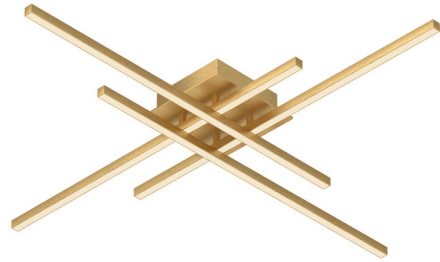

Lightology

lightology.com
866-954-4489
05-24-26

Project: _____

Company: _____

Location: _____ Fixture Type: _____

SPEC #: **KZC1158361**

Approved On: _____ Approved By: _____

Vega Minor Semi Flush Ceiling Light By Kuzco Lighting

Description

The Vega Minor Semi Flush Ceiling Light adds a clean decorative look to your interior space. The slim linear arms can be positioned to your desire, creating your own unique look.

Specifications

COLOR . . . . . Opal
BODY FINISH . . . . . Brushed Gold
WATTAGE 44W
DIMMER . . . . . Low Voltage Electronic
DIMENSIONS . . . . . 31.25"L x 31.25"W x 2.75"H
INTEGRATED LED MODULE . . . . . 1 x LED/44W/120V LED
COUNTRY OF ORIGIN . . . . . China

Technical Information

COLOR RENDERING . . . . . 90 CRI
LAMP COLOR 3000K
LUMENS/WATT 85.91
LUMINOUS FLUX . . . . . 3780 lumens

Shown in brushed gold / opal