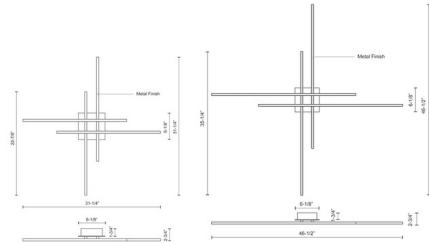

CLICK TO VIEW PRODUCT

Notes: