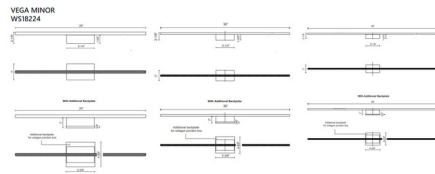

### Description

The Vega Minor Wall Sconce brings a clean profile to your interior space. The slim ultra sleek frame casts warm light across your room. Includes optional backplate to cover standard US junction box.

### Specifications

COLOR . . . . . Opal  
 BODY FINISH . . . . . Brushed Gold  
 WATTAGE . . . . . 18W  
 DIMMER . . . . . Low Voltage Electronic  
 DIMENSIONS . . . . . 24"W x 3"H x 2.125"D  
 INTEGRATED LED MODULE . . . . . 1 x LED/18W/120V LED  
 COUNTRY OF ORIGIN . . . . . China