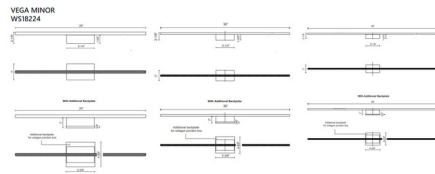

Description

The Vega Minor Wall Sconce brings a clean profile to your interior space. The slim ultra sleek frame casts warm light across your room. Includes optional backplate to cover standard US junction box.

Shown in brushed gold / opal

Specifications

COLOR	Opal
BODY FINISH	Brushed Gold
WATTAGE	18W
DIMMER	Low Voltage Electronic
DIMENSIONS	24"W x 3"H x 2.125"D
INTEGRATED LED MODULE	1 x LED/18W/120V LED
COUNTRY OF ORIGIN	China