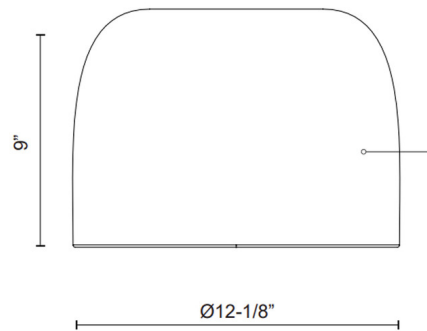

Description

The Cayne Ceiling Flush Light is inspired by classic pottery. The smooth dome shaped forged metal body has a inner white lining, casting warm shadows across your room.

Specifications

COLOR	White
BODY FINISH	Black
WATTAGE	16W
DIMMER	Low Voltage Electronic
DIMENSIONS	12.125"W x 8.875"H
INTEGRATED LED MODULE	1 x LED/16W/120V LED
COUNTRY OF ORIGIN	China

Technical Information

COLOR RENDERING	90 CRI
LAMP COLOR	3000K
LUMENS/WATT	44.56
LUMINOUS FLUX	713 lumens

Shown in black / white

CLICK TO VIEW PRODUCT

Notes: