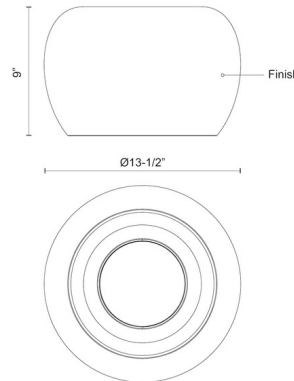

Description

The Croft Ceiling Flush Light is inspired by classic pottery. The tapered, forged metal body has a inner white lining, casting warm shadows across your room.

Shown in black / white

Specifications

COLOR	White
BODY FINISH	Black
WATTAGE	16W
DIMMER	Low Voltage Electronic
DIMENSIONS	13.5"W x 8.875"H
INTEGRATED LED MODULE	1 x LED/16W/120V LED
COUNTRY OF ORIGIN	China

Technical Information

COLOR RENDERING	90 CRI
LAMP COLOR	3000K
LUMENS/WATT	40.63
LUMINOUS FLUX	650 lumens