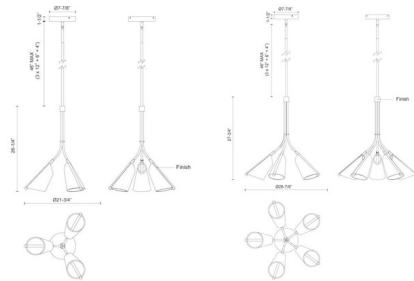

CLICK TO VIEW PRODUCT

Notes: