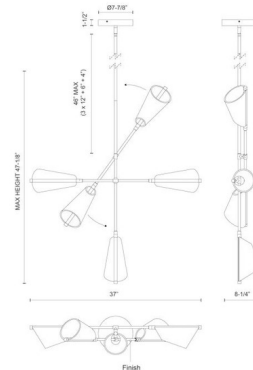

CLICK TO VIEW PRODUCT

Notes: