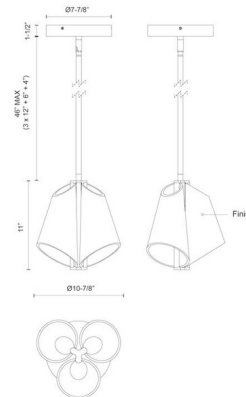

CLICK TO VIEW PRODUCT

Notes: