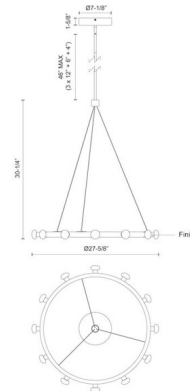

CLICK TO VIEW PRODUCT

Notes: