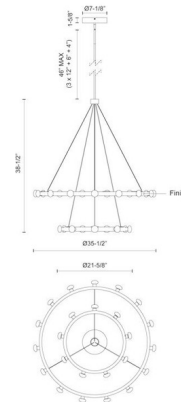

Lightology

lightology.com
866-954-4489
04-25-26

Project: _____

Company: _____

Location: _____ Fixture Type: _____

SPEC #: **KZC1158387**

Approved On: _____ Approved By: _____

Rezz Chandelier By Kuzco Lighting

Specifications

COLOR	Opal
BODY FINISH	Black
WATTAGE	93.6W
DIMMER	Low Voltage Electronic
DIMENSIONS	35.5"W x 38.5"H
INTEGRATED LED MODULE	24 x LED/3.9W/120V LED
COUNTRY OF ORIGIN	China

Technical Information

PRODUCT DIMENSIONS	Downrods: One 4", One 6" and Three 12" Included
COLOR RENDERING	90 CRI
LAMP COLOR	3000K
LUMENS/WATT	512.82
LUMINOUS FLUX	2000 lumens

CLICK TO VIEW PRODUCT

Notes: