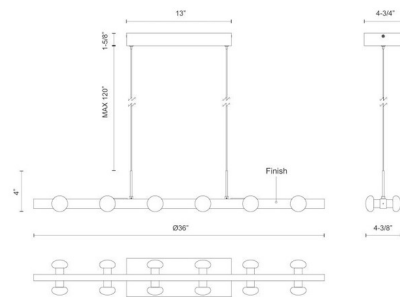

Specifications

COLOR Opal
 BODY FINISH Black
 WATTAGE 46.8W
 DIMMER Low Voltage Electronic
 DIMENSIONS 36"L x 4.375"W x 4"H
 INTEGRATED LED MODULE 12 x LED/3.9W/120V LED
 COUNTRY OF ORIGIN China

Technical Information

PRODUCT DIMENSIONS Adjustable Cable Length: 120"
 COLOR RENDERING 90 CRI
 LAMP COLOR 3000K
 LUMENS/WATT 256.41
 LUMINOUS FLUX 1000 lumens

Shown in black / opal

CLICK TO VIEW PRODUCT

Notes: