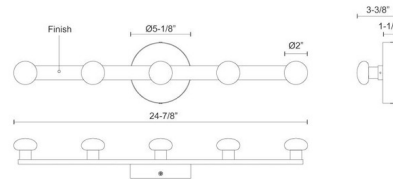

CLICK TO VIEW PRODUCT

Notes: