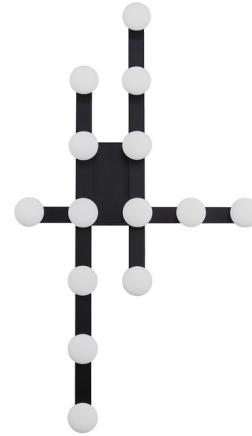

Lightology

lightology.com
866-954-4489
04-25-26

Project: _____
 Company: _____
 Location: _____ Fixture Type: _____
 SPEC #: **KZC1158393**
 Approved On: _____ Approved By: _____

Rezz Ceiling Light / Wall Sconce By Kuzco Lighting

Description

The Rezz Ceiling Flush Light / Wall Sconce is reminiscent of the old Hollywood style we all know and love. Glamorous glass diffusers dance around a minimal, modern frame, casting warm shadows across your room. ADA compliant when used on the wall.

Specifications

COLOR	Opal
BODY FINISH	Black
WATTAGE	770W
DIMMER	Low Voltage Electronic
DIMENSIONS	31.75"W x 17.75"H x 3.75"D
INTEGRATED LED MODULE	14 x LED/55W/120V LED
COUNTRY OF ORIGIN	China

Technical Information

COLOR RENDERING	.90 CRI
LAMP COLOR	.3000K
LUMENS/WATT	.20.00
LUMINOUS FLUX	.1100 lumens

Shown in black / opal

CLICK TO VIEW PRODUCT

Notes: