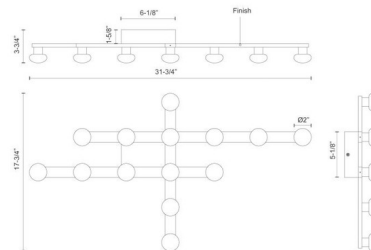

CLICK TO VIEW PRODUCT

Notes: